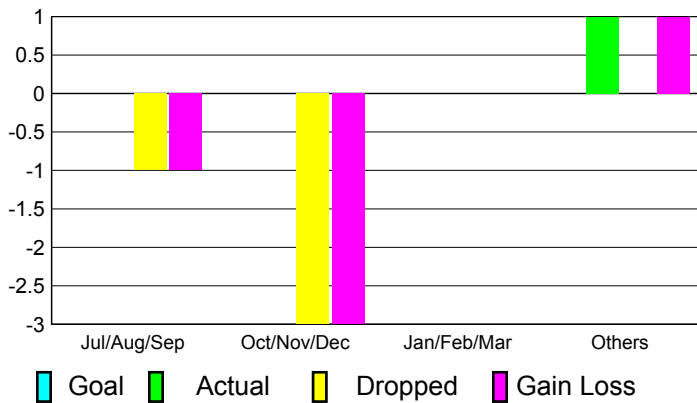

2010-2011 GMT Reports for District (or Undistricted) **District LA 3**

GMT: **Mr. Edison Karnopp**

Location: **BRAZIL**

GMT CA: **3**

CLUBS

Club Results
2010-2011

Clubs
2009-2010

Month	New Club Goal	Actual New Clubs	Actual Dropped Clubs	Gain/Loss of Clubs	Gain/Loss of Clubs
Jul/Aug/Sep	0	0	-1	-1	0
Oct/Nov/Dec	0	0	-3	-3	0
Jan/Feb/Mar	0	0	0	0	1
Apr/May/June	0	1	0	1	1
Totals	0	1	-4	-3	2

Club Results 2010-2011

Goal, New, Dropped, Gain/Loss

Comparison of Club Gain/Loss

Current Year Compared to the Previous Year

YTD Status Quo Clubs 2010-2011

Status Quo Clubs Compared to Status Quo Members

MEMBERSHIP