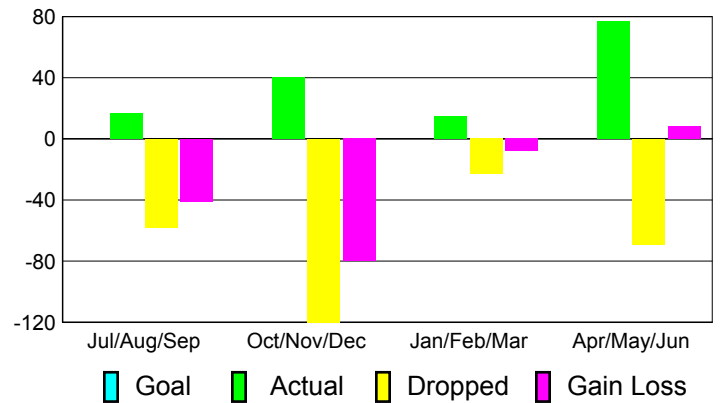

Membership Results 2010-2011

Goal, New, Dropped, Gain/Loss

Comparison of Membership Gain/Loss

Current Year Compared to the Previous Year