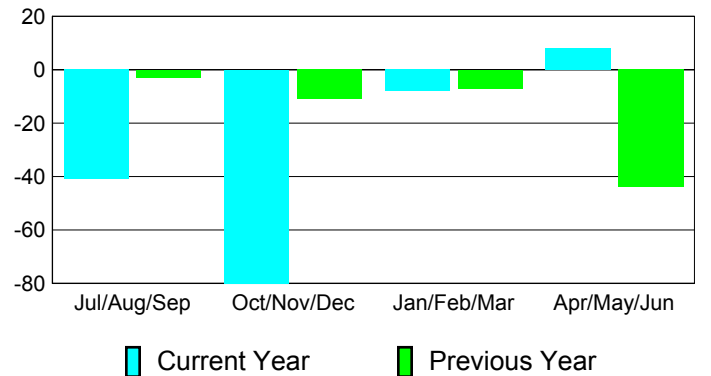

Membership Results
2010-2011

Membership
2009-2010

Month	Net Memb Goal	Actual New Memb	Actual Dropped Memb	Gain/Loss of Memb	Gain/Loss of Memb
Jul/Aug/Sep	0	17	-58	-41	-3
Oct/Nov/Dec	0	40	-120	-80	-11
Jan/Feb/Mar	0	15	-23	-8	-7
Apr/May/June	0	77	-69	8	-44
Totals	0	149	-270	-121	-65

Membership Results 2010-2011

Goal, New, Dropped, Gain/Loss

Comparison of Membership Gain/Loss

Current Year Compared to the Previous Year

Gender Comparison 2010-2011

Jul/Aug/Sep

Oct/Nov/Dec

Jan/Feb/Mar

Apr/May/June

Male

Female