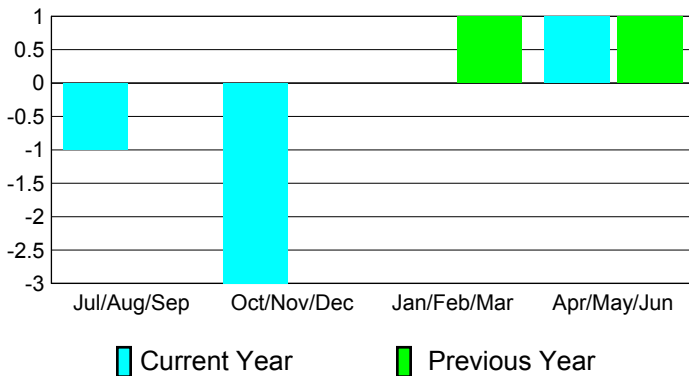

2010-2011 GMT Reports for District (or Undistricted) **District LA 3**

GMT: **Mr. Edison Karnopp**

Location: **BRAZIL**

GMT CA: **3**

CLUBS

Club Results
2010-2011

Clubs
2009-2010

Month	New Club Goal	Actual New Clubs	Actual Dropped Clubs	Gain/Loss of Clubs	Gain/Loss of Clubs
Jul/Aug/Sep	0	0	-1	-1	0
Oct/Nov/Dec	0	0	-3	-3	0
Jan/Feb/Mar	0	0	0	0	1
Apr/May/June	0	1	0	1	1
Totals	0	1	-4	-3	2

Club Results 2010-2011

Goal, New, Dropped, Gain/Loss

Comparison of Club Gain/Loss

Current Year Compared to the Previous Year

YTD Status Quo Clubs 2010-2011

Status Quo Clubs Compared to Status Quo Members

MEMBERSHIP